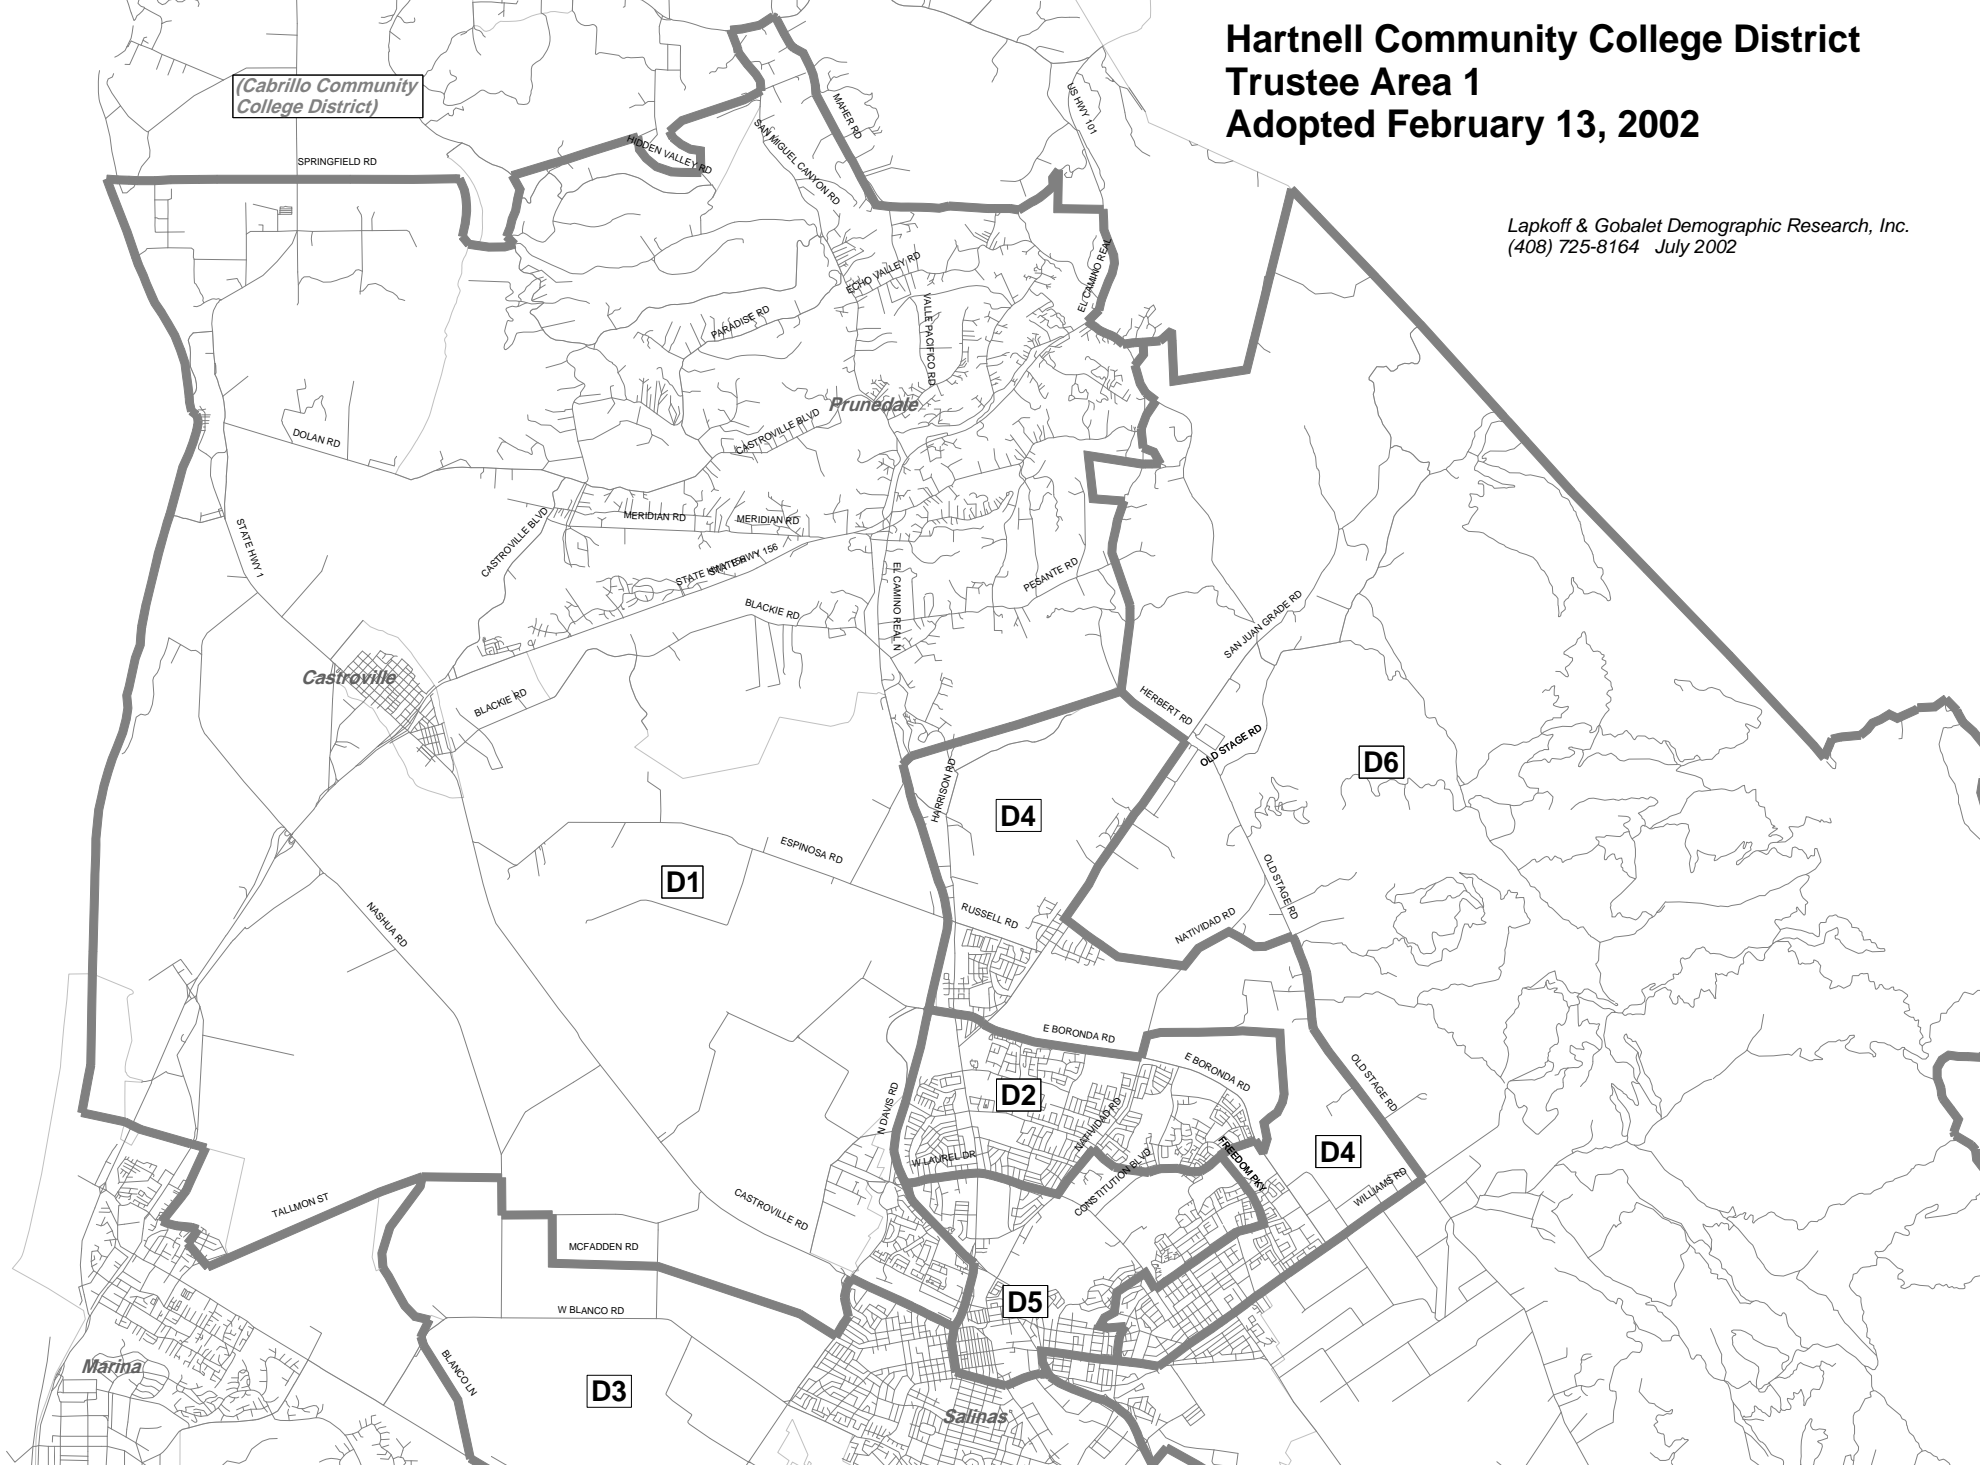

Hartnell Community College District Trustee Area 1 Adopted February 13, 2002

Lapkoff & Gobalet Demographic Research, Inc.
(408) 725-8164 July 2002

(Cabrillo Community
College District)

Castroville

Prunedale

D4

D1

D6

D2

D4

D5

D3

Marina

Salinas